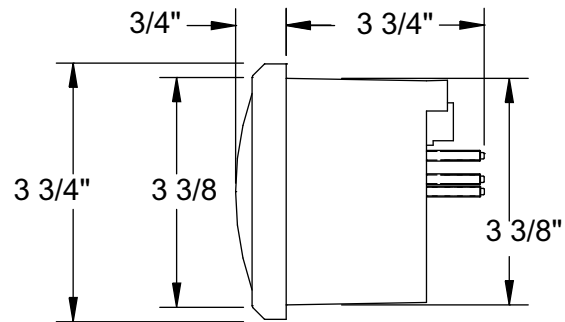

4 3/8" SPEEDOMETER

3 3/8" SPEEDOMETER

2 1/16" VOLT,TEMP,  
PRESS,FUEL,CLOCK

4 3/8" TACHOMETER,  
QUAD GAUGE

3 3/8" QUAD GAUGE,TACH,  
2-1 COMBINATION

NEW VINTAGE DIMENSIONS  
UNITS: INCHES  
SCALE NONE  
DRAWN BY: MS  
DATE: 08.17.09