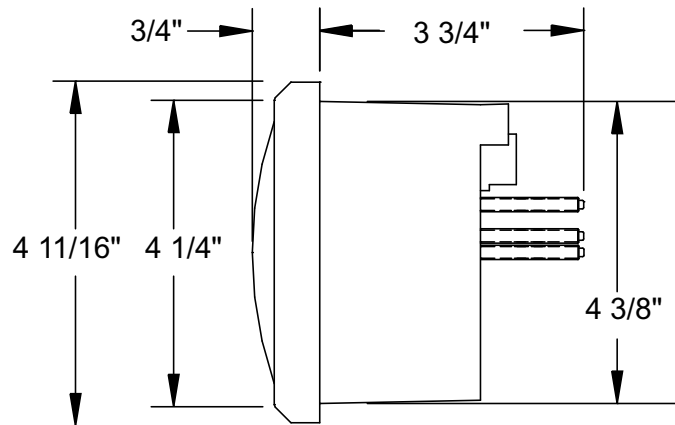

4 3/8" SPEEDOMETER

3 3/8" SPEEDOMETER

2 1/16" VOLT,TEMP,  
PRESS,FUEL,CLOCK

4 3/8" TACHOMETER,  
QUAD GAUGE

3 3/8" QUAD GAUGE,TACH,  
2-1 COMBINATION

NEW VINTAGE DIMENSIONS  
UNITS: INCHES  
SCALE NONE  
DRAWN BY: MS  
DATE: 08.17.09