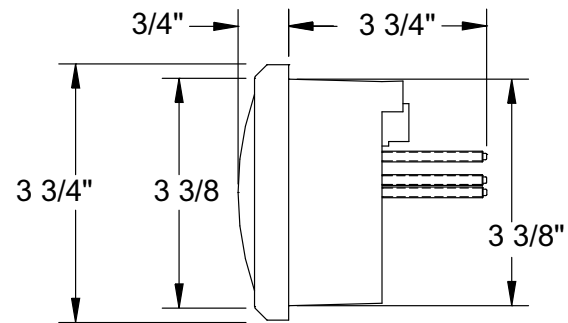

4 3/8" SPEEDOMETER

3 3/8" SPEEDOMETER

2 1/16" VOLT,TEMP,  
PRESS,FUEL,CLOCK

4 3/8" TACHOMETER,  
QUAD GAUGE

3 3/8" QUAD GAUGE,TACH,  
2-1 COMBINATION

NEW VINTAGE DIMENSIONS  
UNITS: INCHES  
SCALE NONE  
DRAWN BY: MS  
DATE: 08.17.09