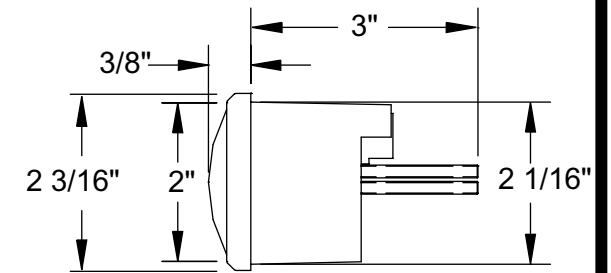

4 3/8" SPEEDOMETER

3 3/8" SPEEDOMETER

2 1/16" VOLT,TEMP,  
PRESS,FUEL,CLOCK

4 3/8" TACHOMETER,  
QUAD GAUGE

3 3/8" QUAD GAUGE,TACH,  
2-1 COMBINATION

NEW VINTAGE DIMENSIONS  
UNITS: INCHES  
SCALE NONE  
DRAWN BY: MS  
DATE: 08.17.09